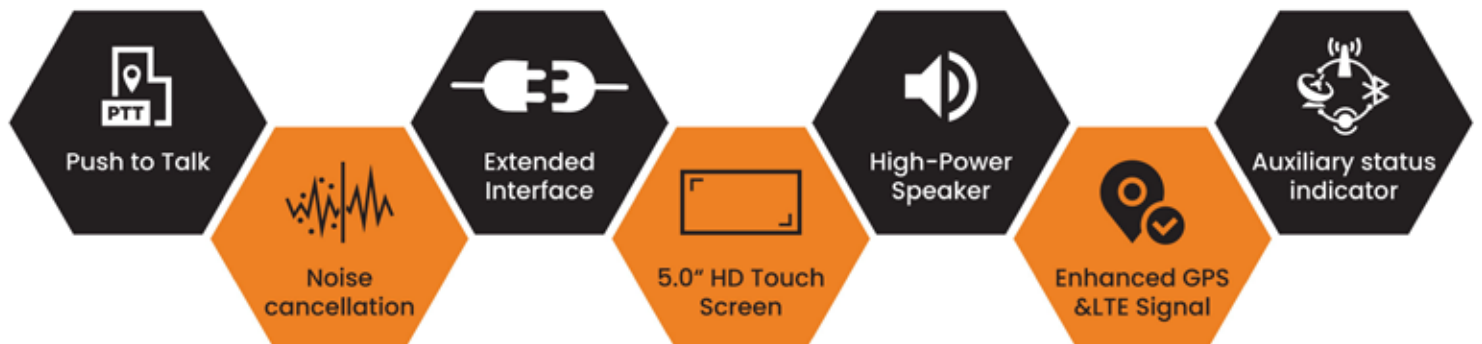

**ME INSIDE  
SMARTER DRIVE**

# INTELLIGENT LTE VEHICLE TERMINAL

# GENERAL SPECIFICATIONS

Physical Characteristics	
Dimension	198.00*60.00*81.20mm(L*W*D)
Weight	442g
IP Grade	IP54
Working Temperature	-20 to +60°C
Power Supply	DC 12-24V
Platform & Connectivity	
OS	Android Q
Processor	2.0GHz Quad-core 64 bit processor
RAM &ROM	2GB + 16GB
Cellular Network	WCDMA: B2/B4/B5
	FDD-LTE: B2/B4/B5/B12/B13/B14/B66/B71 (Antenna needs to be connected)
WiFi	IEEE 802.11 a/b/g/n/r/k, 2.4G (Antenna needs to be connected)
Bluetooth	V4.0+ BLE
Location	GPS+AGPS , GLONASS (Antenna needs to be connected)
Display	
Size & Type	5.0-inch HD Anti-Glare Screen
Touch Panel	LCD Bonded 5 points Capacitive, spoort wet fingers, glove opration
Audio	
Microphone	2 microphones with noise cancellation
Speaker	5 Watt Built-in Speaker
Interaction & Interface	
Buttons & Channel Knob	Power Button
	PTT Button(P1)
	Channel Switch & Volume+/- Knob
	Programmable Buttons
	SOS Button
Interface	Micro-SIM card slot
	Micro-SD card slot (Up to 128GB)
	10Pin aviation interface
	Type-C USB 2.0
	USB-A
	3.5mm audio interface
	3Pin power interface
	DB9 interface
Antenna interfaces	