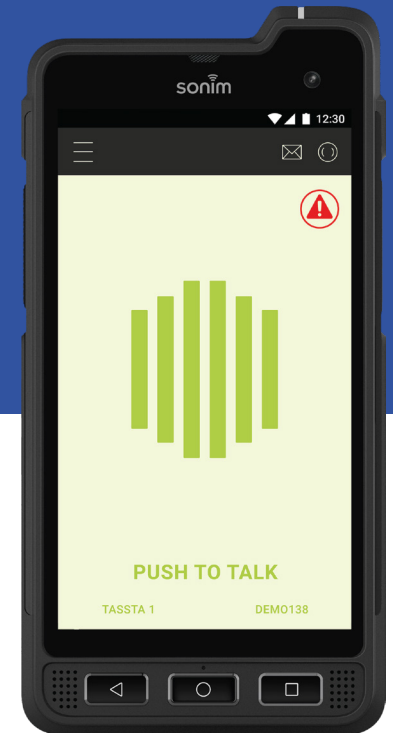

MISSION CRITICAL PUSH-TO-TALK (MCPTT)

- Push-to-Talk (PTT)
- Emergency
- Radio interconnectivity
- Push-to-Video (PTV)
- Mission Critical Solution

THE BEST POSSIBLE SAFETY FOR AN EVERYDAY OPERATION

TASSTA offers a professional Push-To-Talk solution which uses all technical capacities of the **Sonim** Smartphones. T.Flex application and special hardware operational buttons on the **Sonim** devices are able to provide the best possible safety for an everyday operation.

TASSTA's T.Flex makes it possible to organize a professional PTT communication platform in hazardous environments (e.g. oil and gas plants, chemical plants, mining, Police, Fire Brigade, Rescue organisation, Military, Airport, Security, Logistics, Hospitality, Agriculture etc.).

TASSTA extends capabilities and allows users to operate on cellular networks around the world. It works over LAN, WiFi or/and any mobile network (e.g. 3G, LTE) while allowing users a maximum connectivity.

Sonim's accessories allow the dual-use of the smartphone in DMR, P25 or TETRA Networks.

- Individual-, Group-, Priority and Video Calls
- Emergency Call and Emergency Alert
- Dynamic Group
- Messages and Data Transferring
- Voice Recording and Replay
- GPS- and In-house Tracking
- Map and Geozones
- Ambience Listening
- Remote Camera Control
- Mandown & Lone Worker Protection (LWP)
- NFC and QR/Bar code scan
- Push-to-Video (PTV)
- External Devices and Accessories
- and other supplementary features.